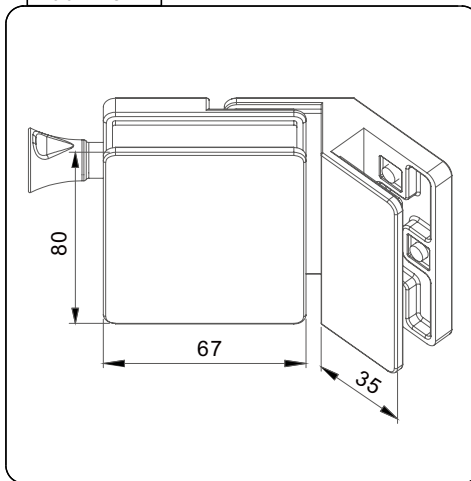

Back View

Top View

Product Info.

Finish	Code
Polish	PGL-135EM
Satin	PGL-135ES
Texture Black	PGL-135EB
White	PGL-135EW
Brush Brass	PGL-135EBB
Monument	PGL-135EMG

MATERIAL:

Duplex 2205 Stainless Steel

CATALOGUE AND DESCRIPTION: