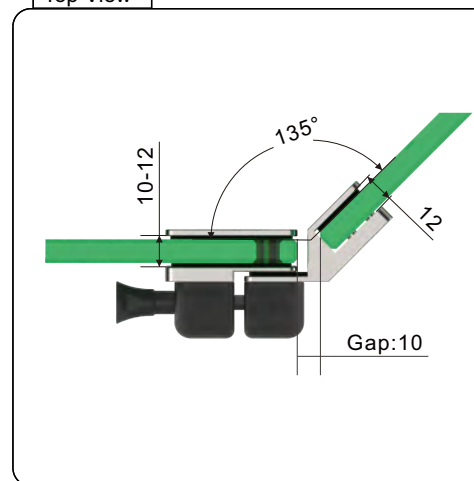

Back View

Top View

Product Info.

Finish	Code
Polish	PGL-135EM
Satin	PGL-135ES
Texture Black	PGL-135EB
White	PGL-135EW
Brush Brass	PGL-135EBB
Monument	PGL-135EMG

MATERIAL:

Duplex 2205 Stainless Steel

CATALOGUE AND DESCRIPTION:

- > Pool Gate Hardware
- > Glass Gate Latch

NOTES:

This drawing and or specification is the property of Silver Stone Hardware Pty Ltd - and must be returned to them on request. Unauthorised use may result in Legal Action. Its contents must not be made public, nor copied, nor used directly or indirectly in any way.