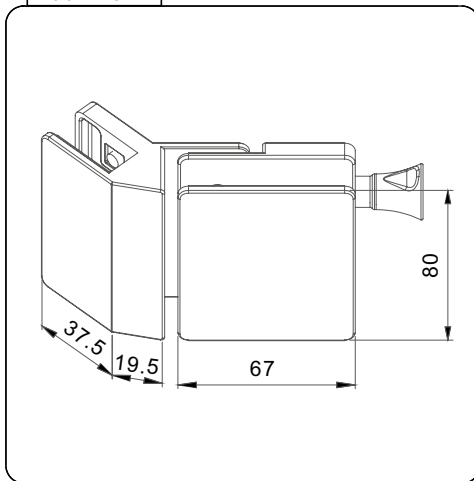

Back View

Top View

Product Info.

Finish	Code
Polish	PGL-135iM
Satin	PGL-135iS
Texture Black	PGL-135iB
White	PGL-135iW
Brush Brass	PGL-135iBB
Monument	PGL-135iMG

MATERIAL:

Duplex 2205 Stainless Steel

CATALOGUE AND DESCRIPTION: