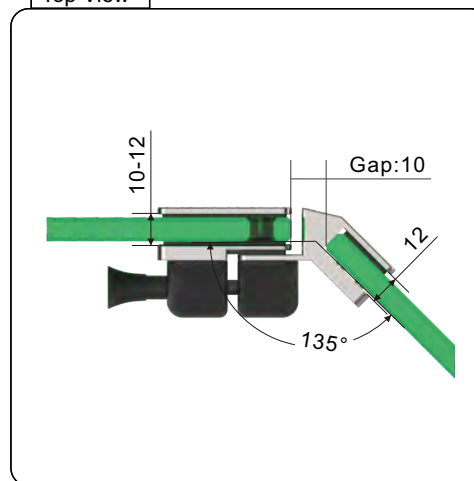

Back View

Top View

Product Info.

Finish	Code
Polish	PGL-135iM
Satin	PGL-135iS
Texture Black	PGL-135iB
White	PGL-135iW
Brush Brass	PGL-135iBB
Monument	PGL-135iMG

MATERIAL:

Duplex 2205 Stainless Steel

CATALOGUE AND DESCRIPTION:

- > Pool Gate Hardware
- > Glass Gate Latch

NOTES:

This drawing and or specification is the property of Silver Stone Hardware Pty Ltd - and must be returned to them on request. Unauthorised use may result in Legal Action. Its contents must not be made public, nor copied, nor used directly or indirectly in any way.