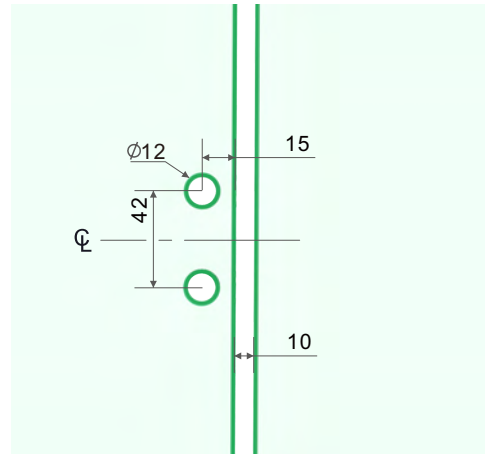

Pool Side

Back View

Top View

**Product Info.**

Finish	Code
Polish	PGL-180M
Satin	PGL-180S
Texture Black	PGL-180B
White	PGL-180W
Brush Brass	PGL-180BB
Monument	PGL-180MG

**MATERIAL:**

Duplex 2205 Stainless Steel