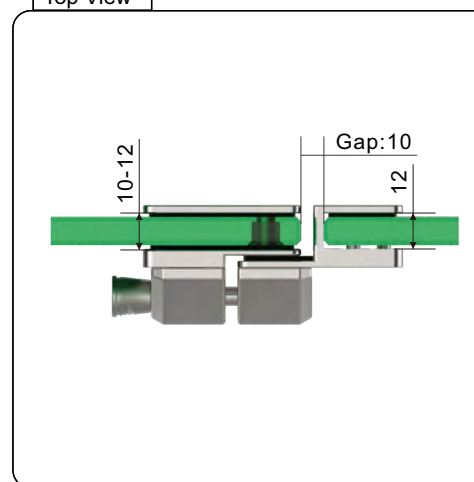

Pool Side

Back View

Top View

**Product Info.**

Finish	Code
Polish	PGL-180M
Satin	PGL-180S
Texture Black	PGL-180B
White	PGL-180W
Brush Brass	PGL-180BB
Monument	PGL-180MG

**MATERIAL:**

Duplex 2205 Stainless Steel

**CATALOGUE AND DESCRIPTION:**

- > Pool Gate Hardware
- > Glass Gate Latch

**NOTES:**

This drawing and or specification is the property of Silver Stone Hardware Pty Ltd - and must be returned to them on request. Unauthorised use may result in Legal Action. Its contents must not be made public, nor copied, nor used directly or indirectly in any way.