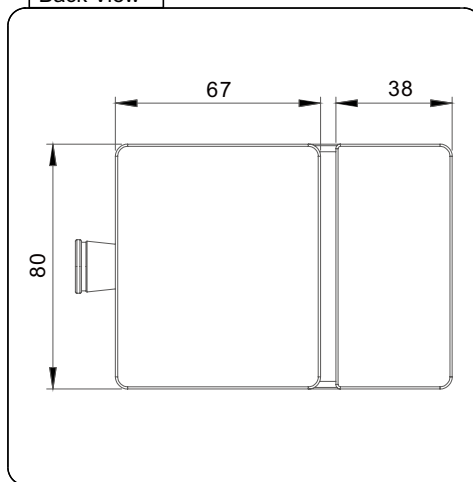

Pool Side

Back View

Top View

**Product Info.**

Finish	Code
Polish	PGL-180M
Satin	PGL-180S
Texture Black	PGL-180B
White	PGL-180W
Brush Brass	PGL-180BB
Monument	PGL-180MG

**MATERIAL:**

Duplex 2205 Stainless Steel