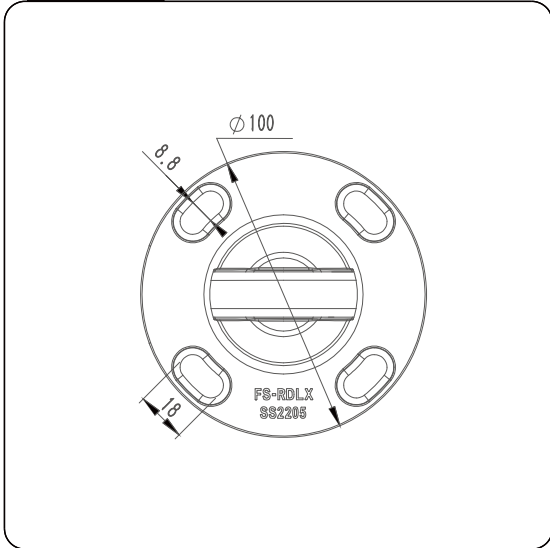

Drawing ID
FS-RDX

Product Info.	
Finish	Code
Polish	FS-RDM
Satin	FS-RDS
Texture Black	FS-RDB

Front View

Side View

Top View

MATERIAL:

Duplex 2205 Stainless Steel

CATALOGUE AND DESCRIPTION:

- > Glass Fixing System
- > Round Friction Deck Mount Spigot
- > Suitable for 12mm Glass

NOTES:

This drawing and or specification is the property of Silver Stone Hardware Pty Ltd - and must be returned to them on request. Unauthorised use may result in Legal Action. Its contents must not be made public, nor copied, nor used directly or indirectly in any way.