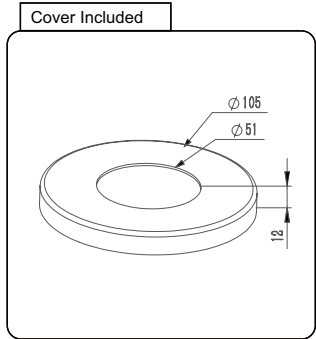

Drawing ID
FS-RDX

Product Info.	
Finish	Code
Polish	FS-RDM
Satin	FS-RDS
Texture Black	FS-RDB

Front View

Side View

Top View

MATERIAL:

Duplex 2205 Stainless Steel

CATALOGUE AND DESCRIPTION:

- > Glass Fixing System
- > Round Friction Deck Mount Spigot
- > Suitable for 12mm Glass

NOTES:

This drawing and or specification is the property of Silver Stone Hardware Pty Ltd - and must be returned to them on request. Unauthorised use may result in Legal Action. Its contents must not be made public, nor copied, nor used directly or indirectly in any way.