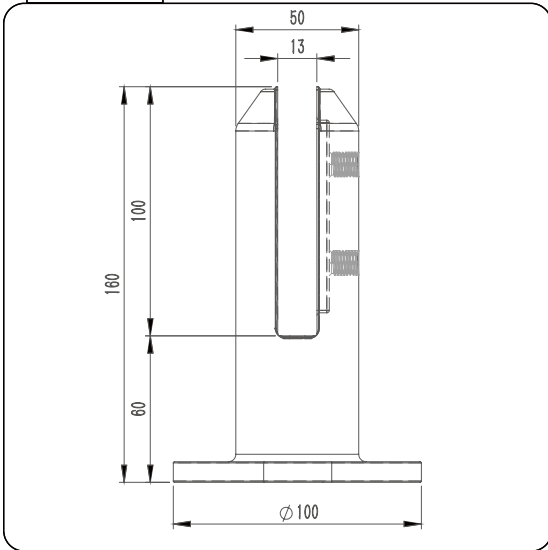

Drawing ID
FS-RDX

Product Info.	
Finish	Code
Polish	FS-RDM
Satin	FS-RDS
Texture Black	FS-RDB

Front View

Side View

Top View

MATERIAL:

Duplex 2205 Stainless Steel

CATALOGUE AND DESCRIPTION:

- > Glass Fixing System
- > Round Friction Deck Mount Spigot
- > Suitable for 12mm Glass

NOTES:

This drawing and or specification is the property of Silver Stone Hardware Pty Ltd - and must be returned to them on request. Unauthorised use may result in Legal Action. Its contents must not be made public, nor copied, nor used directly or indirectly in any way.