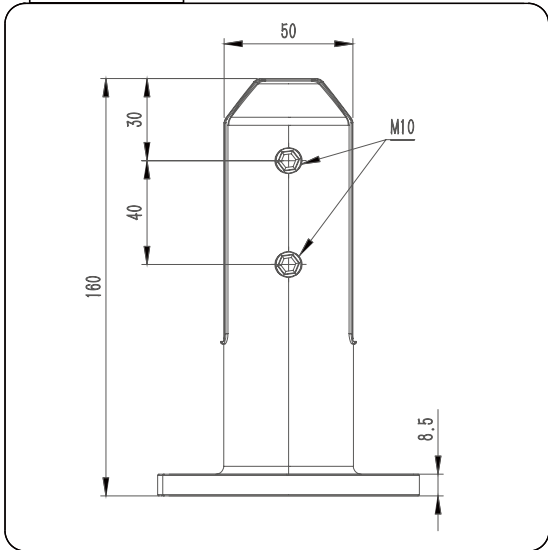

Drawing ID
FS-RDX

Product Info.	
Finish	Code
Polish	FS-RDM
Satin	FS-RDS
Texture Black	FS-RDB

Front View

Side View

Top View

MATERIAL:

Duplex 2205 Stainless Steel

CATALOGUE AND DESCRIPTION:

- > Glass Fixing System
- > Round Friction Deck Mount Spigot
- > Suitable for 12mm Glass

NOTES:

This drawing and or specification is the property of Silver Stone Hardware Pty Ltd - and must be returned to them on request. Unauthorised use may result in Legal Action. Its contents must not be made public, nor copied, nor used directly or indirectly in any way.