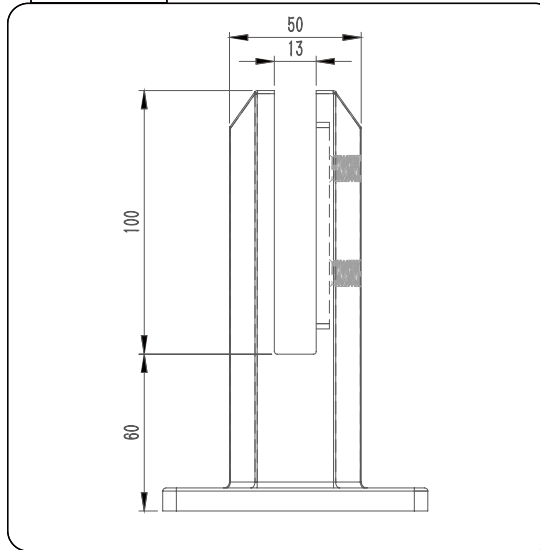

Drawing ID
FS-SDX

Product Info.	
Finish	Code
Polish	FS-SDM
Satin	FS-SDS
Texture Black	FS-SDB
NC.Polish	X1-SDM
NC.Satin	X1-SDS
NC.Matt Black	X1-SDB
NC.White	X1-SDW

Front View

Side View

Top View

MATERIAL:

Duplex 2205 Stainless Steel

CATALOGUE AND DESCRIPTION:

- > Glass Fixing System
- > Heavy Duty Friction Square Deck Mount Spigot
- > Suitable for 12mm Glass

NOTES:

This drawing and or specification is the property of Silver Stone Hardware Pty Ltd - and must be returned to them on request. Unauthorised use may result in Legal Action. Its contents must not be made public, nor copied, nor used directly or indirectly in any way.