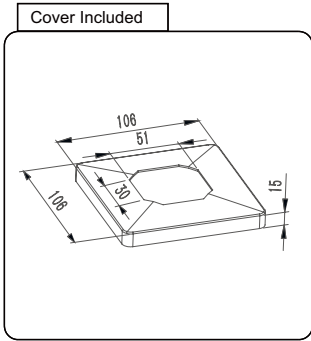

Drawing ID
FS-SDX

Product Info.	
Finish	Code
Polish	FS-SDM
Satin	FS-SDS
Texture Black	FS-SDB
NC.Polish	X1-SDM
NC.Satin	X1-SDS
NC.Matt Black	X1-SDB
NC.White	X1-SDW

Front View

Side View

Top View

MATERIAL:

Duplex 2205 Stainless Steel

CATALOGUE AND DESCRIPTION:

- > Glass Fixing System
- > Heavy Duty Friction Square Deck Mount Spigot
- > Suitable for 12mm Glass

NOTES:

This drawing and or specification is the property of Silver Stone Hardware Pty Ltd - and must be returned to them on request. Unauthorised use may result in Legal Action. Its contents must not be made public, nor copied, nor used directly or indirectly in any way.