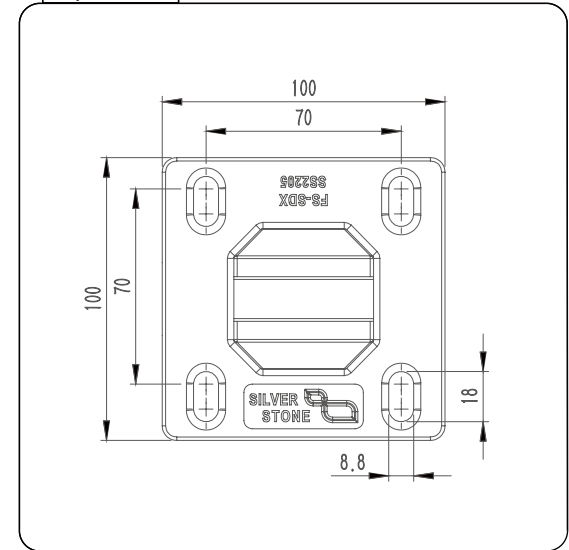

Drawing ID
FS-SDX

Product Info.	
Finish	Code
Polish	FS-SDM
Satin	FS-SDS
Texture Black	FS-SDB
NC.Polish	X1-SDM
NC.Satin	X1-SDS
NC.Matt Black	X1-SDB
NC.White	X1-SDW

Front View

Side View

Top View

MATERIAL:

Duplex 2205 Stainless Steel

CATALOGUE AND DESCRIPTION:

- > Glass Fixing System
- > Heavy Duty Friction Square Deck Mount Spigot
- > Suitable for 12mm Glass

NOTES:

This drawing and or specification is the property of Silver Stone Hardware Pty Ltd - and must be returned to them on request. Unauthorised use may result in Legal Action. Its contents must not be made public, nor copied, nor used directly or indirectly in any way.