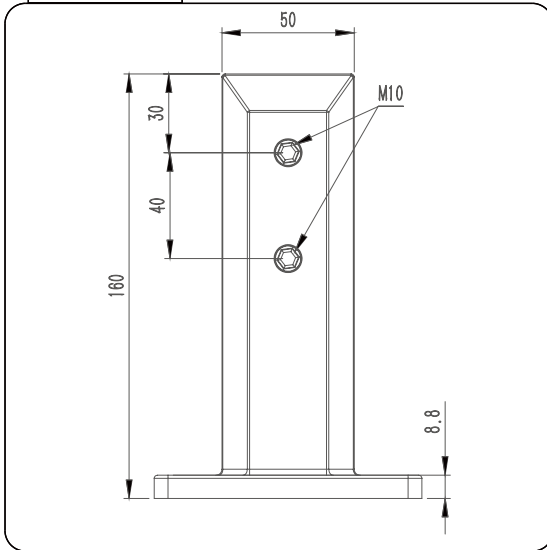

Drawing ID
FS-SDX

Product Info.	
Finish	Code
Polish	FS-SDM
Satin	FS-SDS
Texture Black	FS-SDB
NC.Polish	X1-SDM
NC.Satin	X1-SDS
NC.Matt Black	X1-SDB
NC.White	X1-SDW

Front View

Side View

Top View

MATERIAL:

Duplex 2205 Stainless Steel

CATALOGUE AND DESCRIPTION:

- > Glass Fixing System
- > Heavy Duty Friction Square Deck Mount Spigot
- > Suitable for 12mm Glass

NOTES:

This drawing and or specification is the property of Silver Stone Hardware Pty Ltd - and must be returned to them on request. Unauthorised use may result in Legal Action. Its contents must not be made public, nor copied, nor used directly or indirectly in any way.