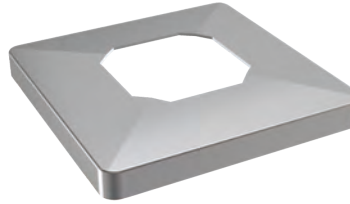

Drawing ID
FS-SDX

Product Info.	
Finish	Code
Polish	FS-SDM
Satin	FS-SDS
Texture Black	FS-SDB
NC.Polish	X1-SDM
NC.Satin	X1-SDS
NC.Matt Black	X1-SDB
NC.White	X1-SDW

Front View

Side View

Top View

MATERIAL:

Duplex 2205 Stainless Steel

CATALOGUE AND DESCRIPTION:

- > Glass Fixing System
- > Heavy Duty Friction Square Deck Mount Spigot
- > Suitable for 12mm Glass

NOTES:

This drawing and or specification is the property of Silver Stone Hardware Pty Ltd - and must be returned to them on request. Unauthorised use may result in Legal Action. Its contents must not be made public, nor copied, nor used directly or indirectly in any way.