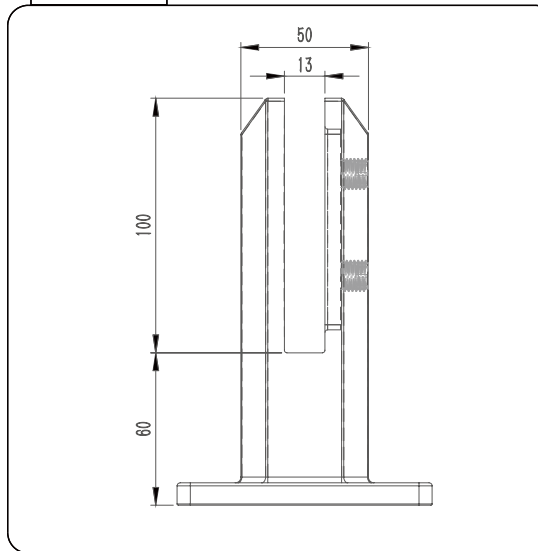

Drawing ID

IND-SDX

Product Info.

Finish	Code
Polish	IND-SDM
Satin	IND-SDS
Texture Black	IND-SDB
White	IND-SDW
Brush Brass	IND-SDBB
Monument	IND-SDMG

Cover Included

Front View

Side View

Top View

MATERIAL:

Duplex 2205 Stainless Steel

CATALOGUE AND DESCRIPTION:

- > Glass Fixing System
- > Friction Square Deck Mount Spigot
- > Suitable for 12mm Glass

NOTES:

This drawing and or specification is the property of Silver Stone Hardware Pty Ltd - and must be returned to them on request. Unauthorised use may result in Legal Action. Its contents must not be made public, nor copied, nor used directly or indirectly in any way.