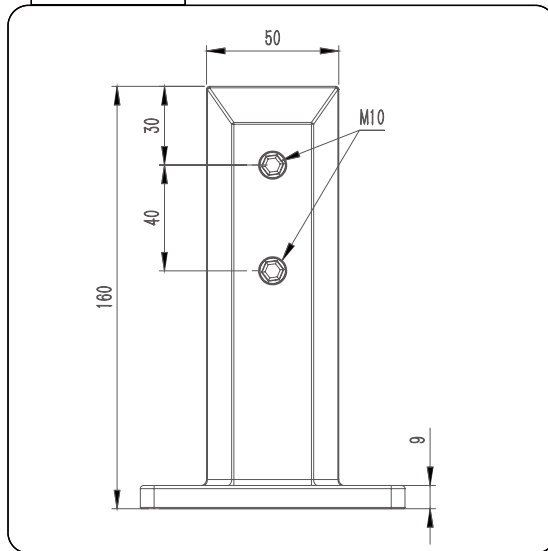

Drawing ID

IND-SDX

Product Info.

Finish	Code
Polish	IND-SDM
Satin	IND-SDS
Texture Black	IND-SDB
White	IND-SDW
Brush Brass	IND-SDBB
Monument	IND-SDMG

Cover Included

Front View

Side View

Top View

MATERIAL:

Duplex 2205 Stainless Steel

CATALOGUE AND DESCRIPTION:

- > Glass Fixing System
- > Friction Square Deck Mount Spigot
- > Suitable for 12mm Glass

NOTES:

This drawing and or specification is the property of Silver Stone Hardware Pty Ltd - and must be returned to them on request. Unauthorised use may result in Legal Action. Its contents must not be made public, nor copied, nor used directly or indirectly in any way.