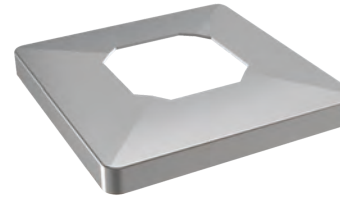

Drawing ID

IND-SDX

Product Info.

Finish	Code
Polish	IND-SDM
Satin	IND-SDS
Texture Black	IND-SDB
White	IND-SDW
Brush Brass	IND-SDBB
Monument	IND-SDMG

Cover Included

Front View

Side View

Top View

MATERIAL:

Duplex 2205 Stainless Steel

CATALOGUE AND DESCRIPTION:

- > Glass Fixing System
- > Friction Square Deck Mount Spigot
- > Suitable for 12mm Glass

NOTES:

This drawing and or specification is the property of Silver Stone Hardware Pty Ltd - and must be returned to them on request. Unauthorised use may result in Legal Action. Its contents must not be made public, nor copied, nor used directly or indirectly in any way.