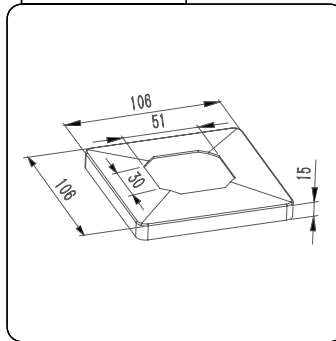

Drawing ID

IND-SDX

Product Info.

Finish	Code
Polish	IND-SDM
Satin	IND-SDS
Texture Black	IND-SDB
White	IND-SDW
Brush Brass	IND-SDBB
Monument	IND-SDMG

Cover Included

Front View

Side View

Top View

MATERIAL:

Duplex 2205 Stainless Steel

CATALOGUE AND DESCRIPTION:

- > Glass Fixing System
- > Friction Square Deck Mount Spigot
- > Suitable for 12mm Glass

NOTES:

This drawing and or specification is the property of Silver Stone Hardware Pty Ltd - and must be returned to them on request. Unauthorised use may result in Legal Action. Its contents must not be made public, nor copied, nor used directly or indirectly in any way.