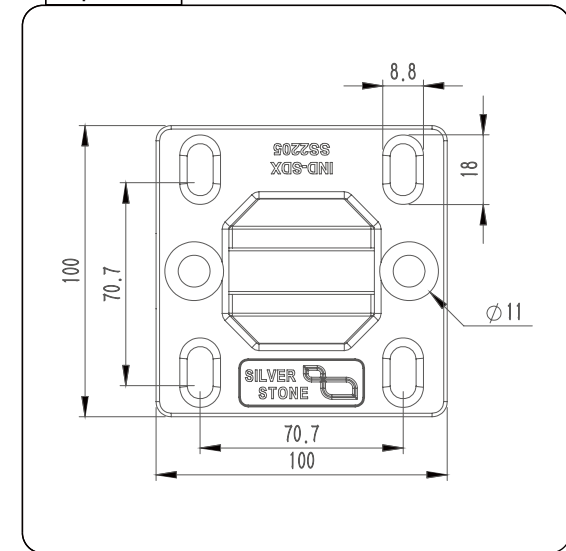

Drawing ID

IND-SDX

Product Info.

Finish	Code
Polish	IND-SDM
Satin	IND-SDS
Texture Black	IND-SDB
White	IND-SDW
Brush Brass	IND-SDBB
Monument	IND-SDMG

Cover Included

Front View

Side View

Top View

MATERIAL:

Duplex 2205 Stainless Steel

CATALOGUE AND DESCRIPTION:

- > Glass Fixing System
- > Friction Square Deck Mount Spigot
- > Suitable for 12mm Glass

NOTES:

This drawing and or specification is the property of Silver Stone Hardware Pty Ltd - and must be returned to them on request. Unauthorised use may result in Legal Action. Its contents must not be made public, nor copied, nor used directly or indirectly in any way.